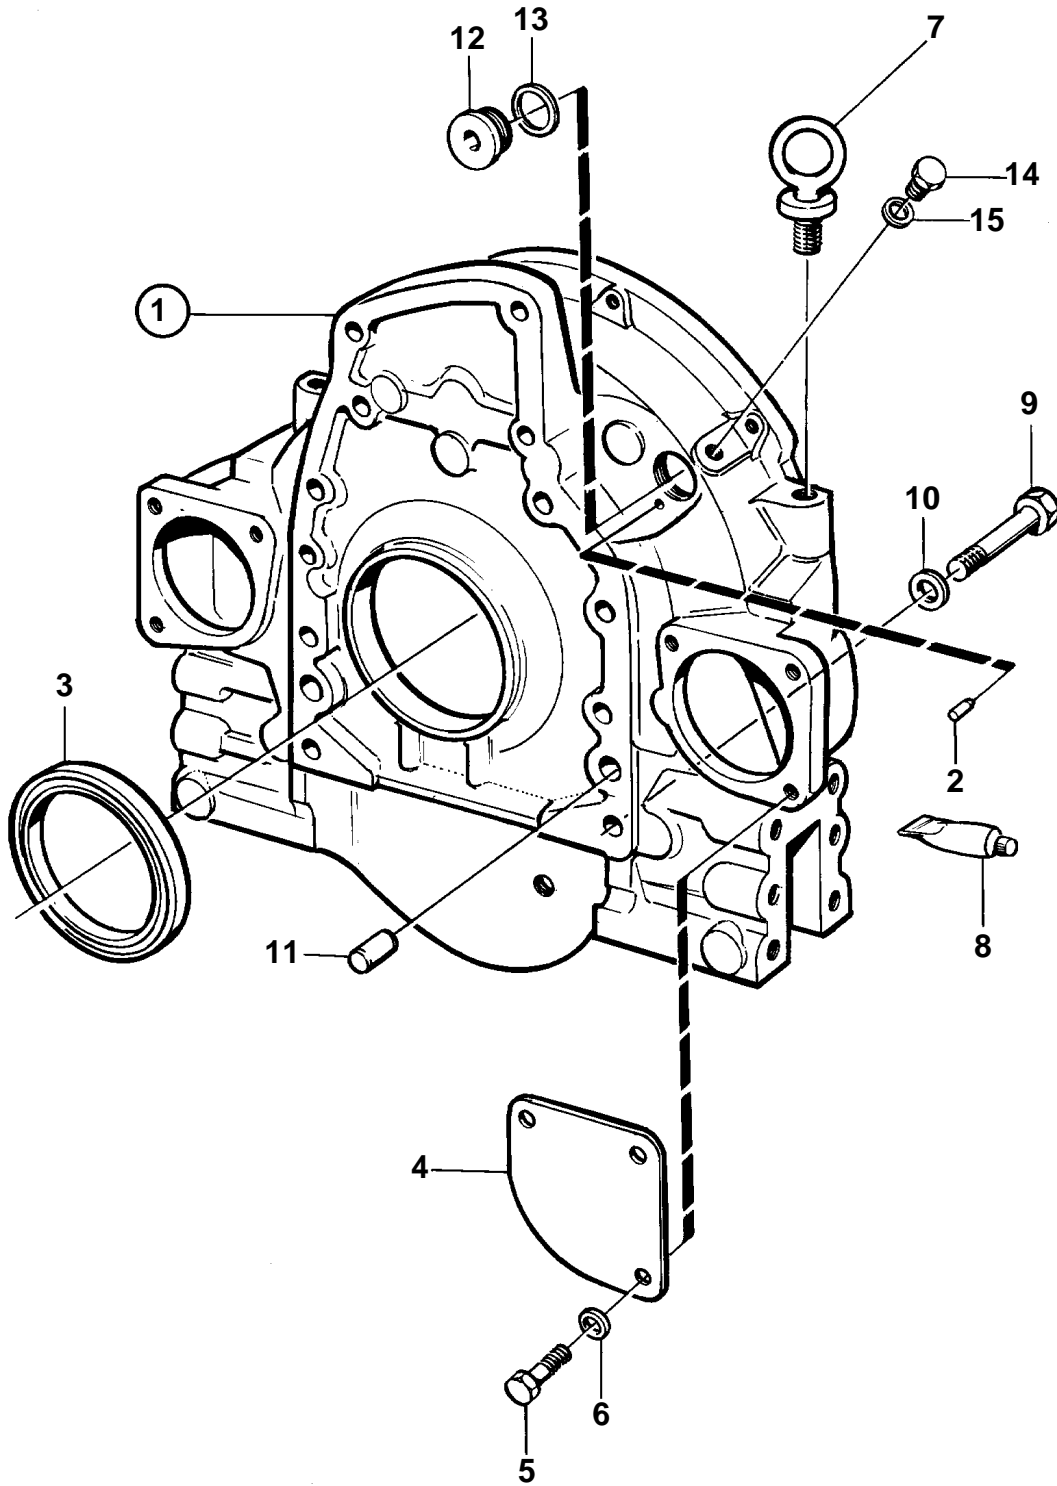

TMD102A, TAMD102A

15198

TMD102A, TAMD102A

REF	PART NO.	QTY	DESCRIPTION	NOTES
1	848961	1	Flywheel housing	SAE 1
2	403270	1	• Pin	
3	3825164	1	Sealing ring	
4	423081	1	Flange	
5	940114	3	Screw	
6	942336	3	Spring washer	
7	942345	2	Lifting eye	SO
8	1161231	X	Sealant	304ml
	1161277	X	Sealant	10g
9	955582	2	Screw	L=70mm
	955587	2	Screw	L=102mm
	955580	8	Screw	L=57mm
10	941911	12	Spring washer	
11	191171	2	Pin	
12	467365	2	Plug	
13	469327	2	Gasket	
14	180761	2	Plug	
15	11996	2	Gasket	